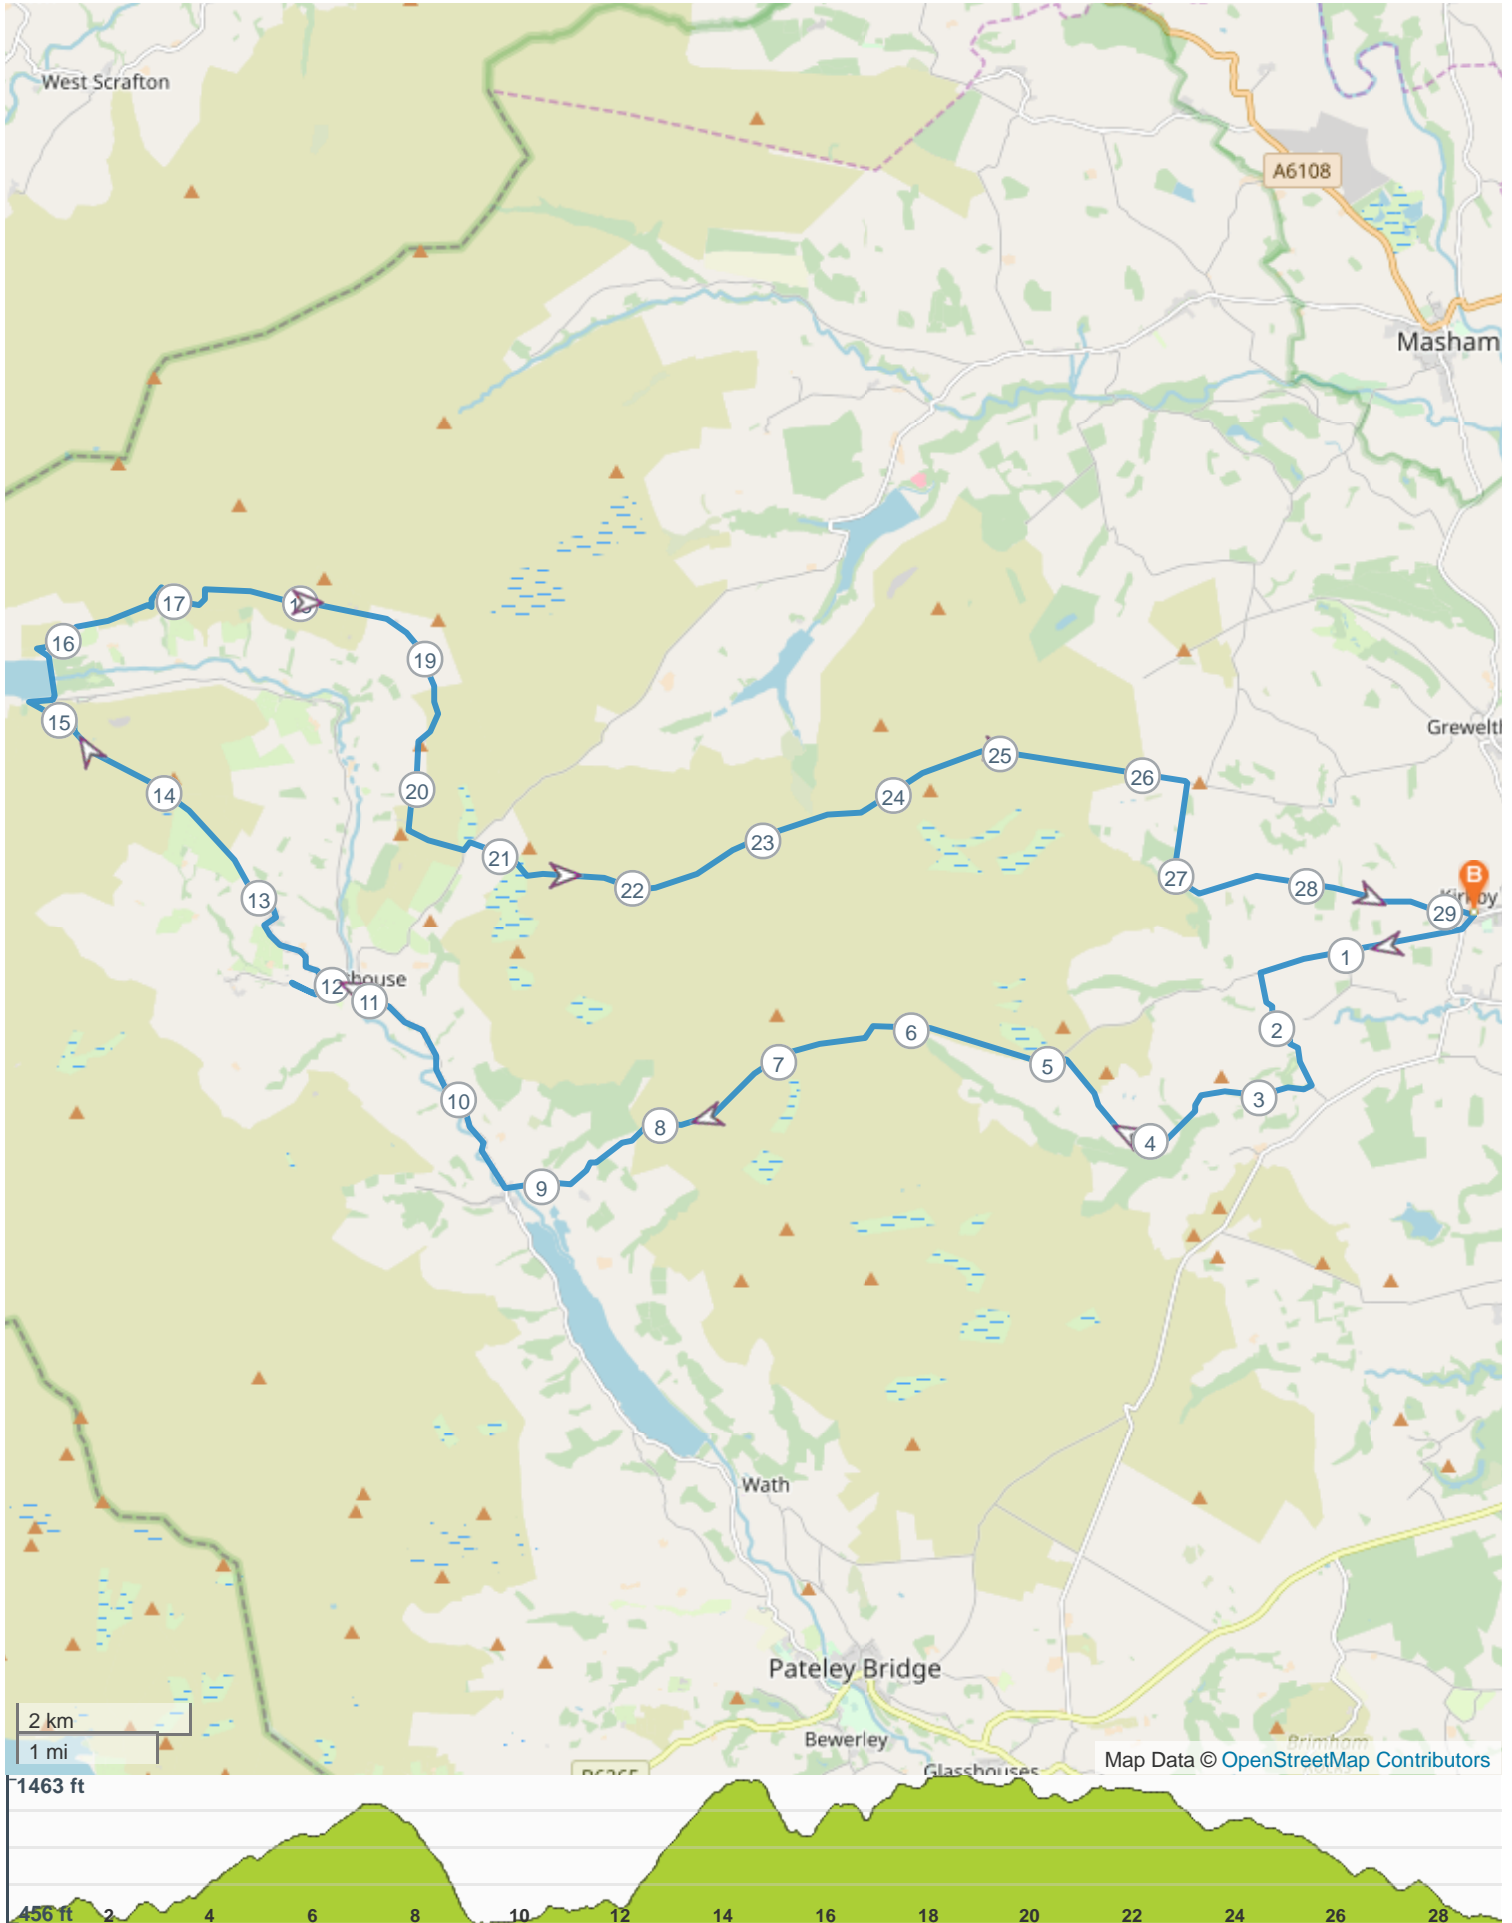

Kirkby Malzeard To Nidderdale

ROUTE INFORMATION

ROUTE LENGTH 29.233 miles
ASCENT 3287 ft
DESCENT 3277 ft
HILLS ⬆ 47.7% | ⬇ 43.7% | ➡ 8.6%
TERRAIN Off-Road 🌲
START **LAT:** 54.163649, **LNG:** -1.652011

NOTES

Kirkby Malzeard To Nidderdale

ROUTE DIRECTIONS

No	Miles	Turn	Directions
1	29.233		