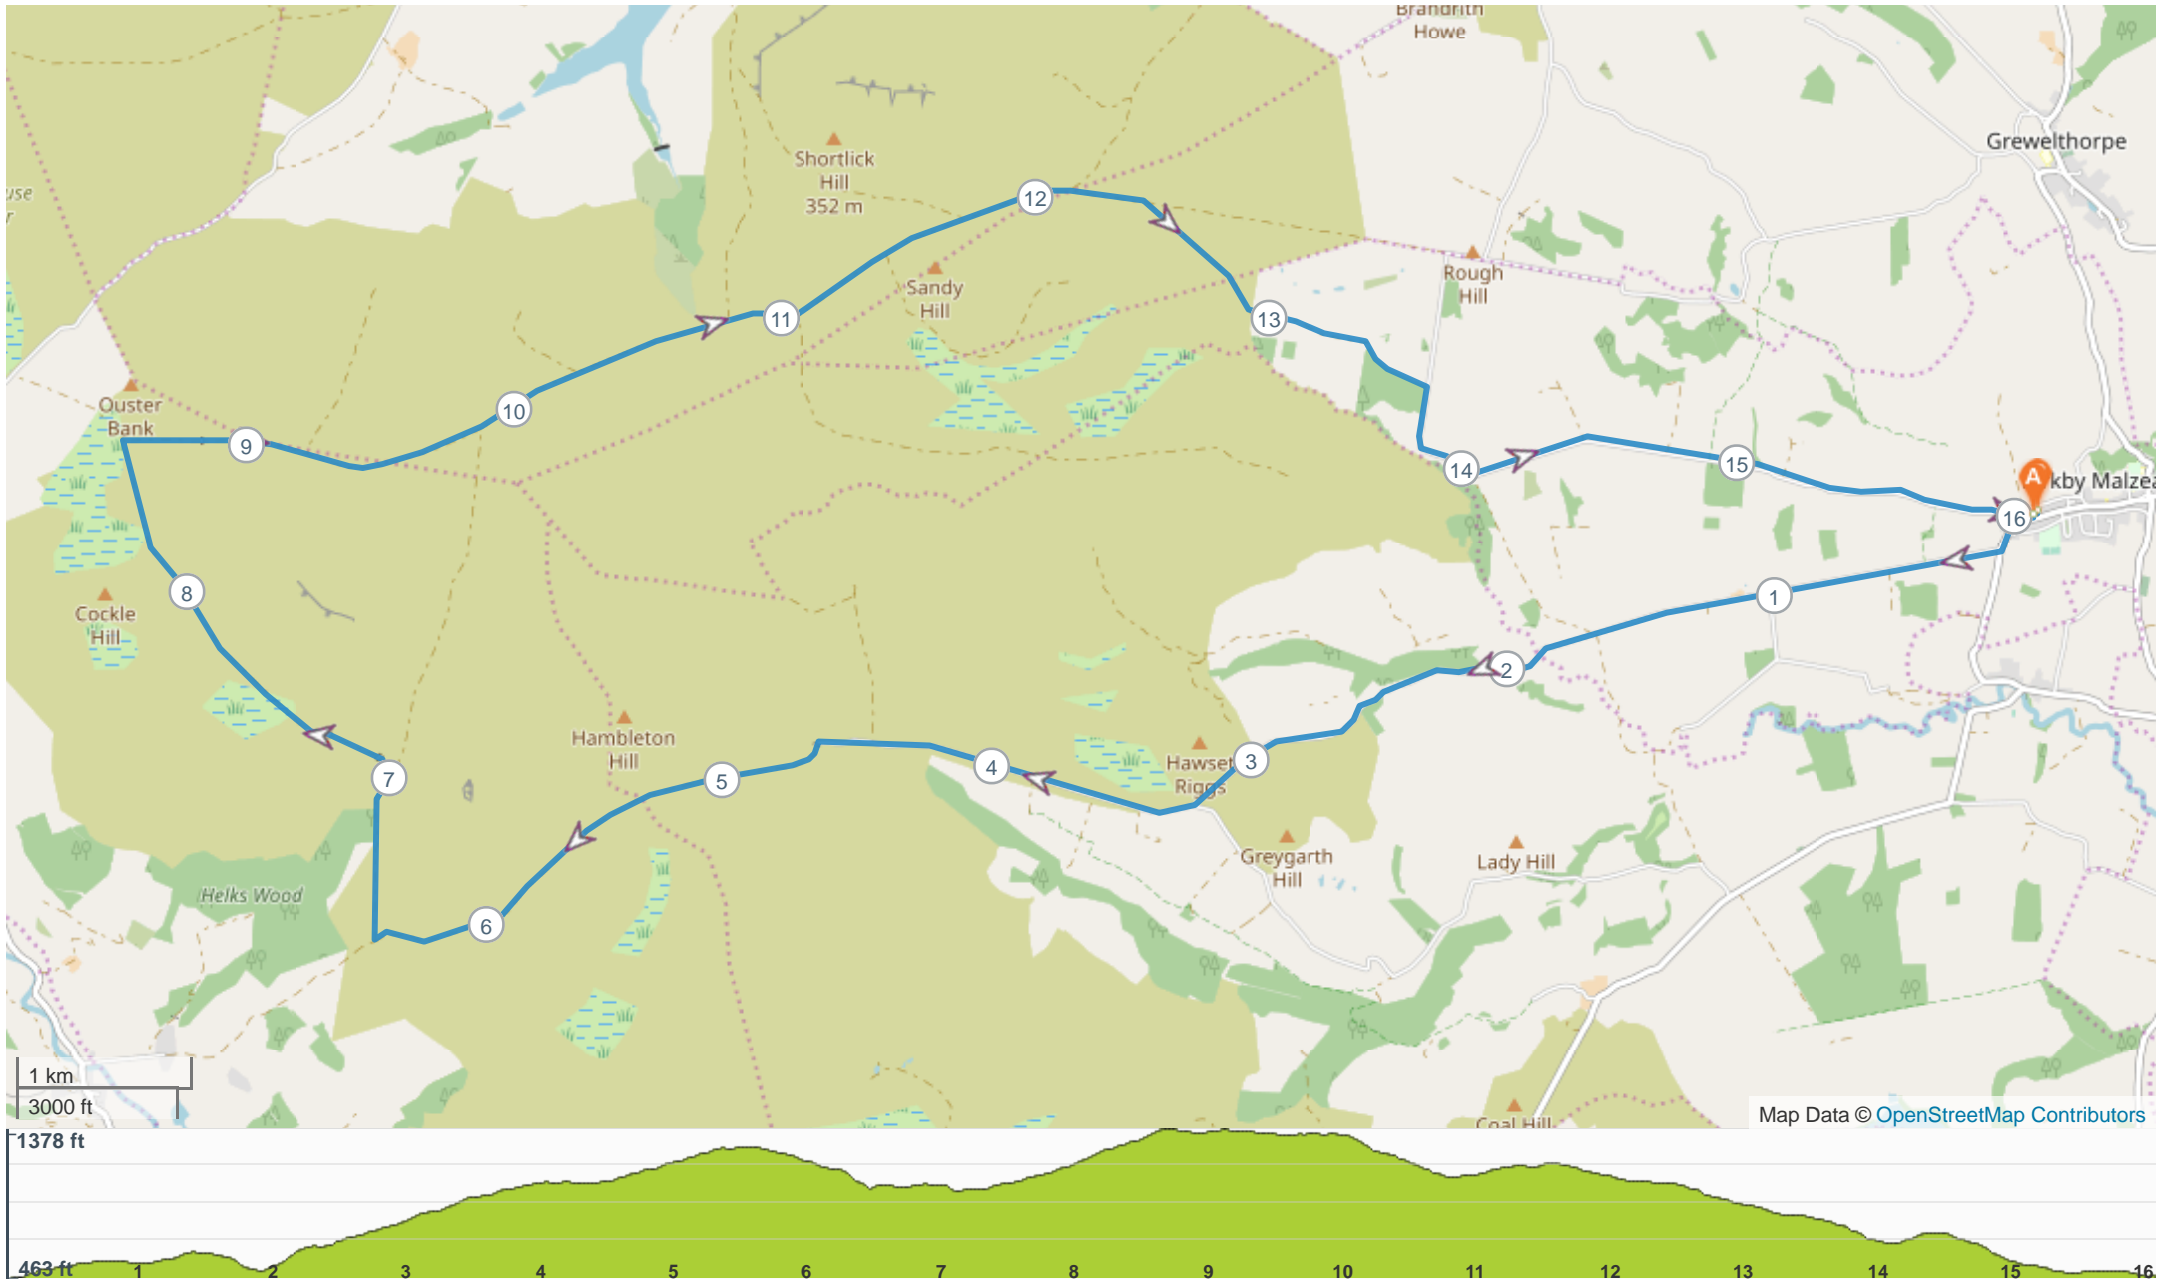

Kirby Malzeard

ROUTE INFORMATION

ROUTE LENGTH	16.098 miles
ASCENT	1561 ft
DESCENT	1555 ft
HILLS	⬆ 45.3% ⬇ 47.4% ➡ 7.3%
TERRAIN	Off-Road 🌲
START	LAT: 54.163715, LNG: -1.651125

NOTES

Kirby Malzeard

ROUTE DIRECTIONS

No	Miles	Turn	Directions
1	16.098		